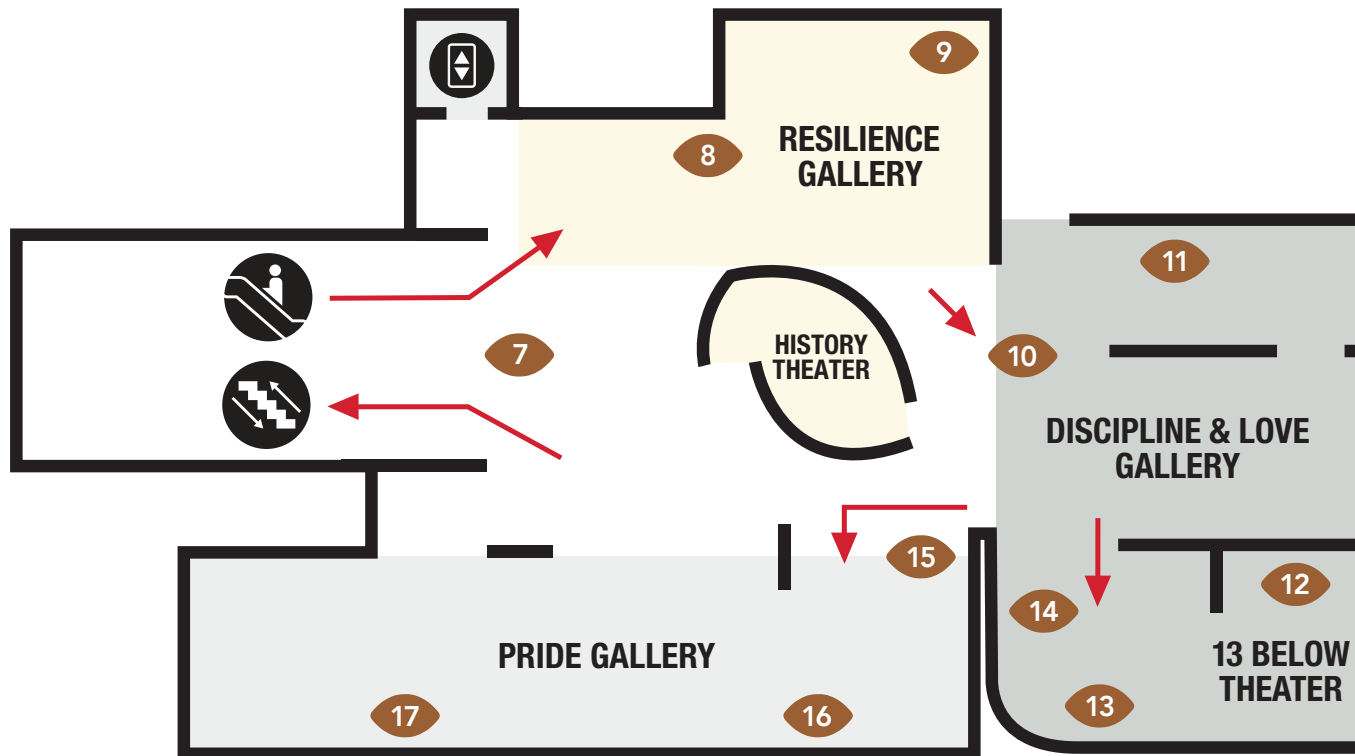

FIRST FLOOR

- 1 Welcome
- 2 Hall of Fame History
- 3 The Field
- 4 Power Sweep & Current Artifacts
- 5 Commitment Gallery
- 6 Evolution of Equipment
- 18 Community Gallery
- 19 Excellence Gallery
- 20 Championship Gallery
- 21 Traveling Thorp Trophy
- 22 Legendary Quarterbacks Painting

SECOND FLOOR

- 7 Packers Uniform Display
- 8 Resilience Gallery
- 9 Don Hutson Jersey
- 10 Discipline & Love Gallery
- 11 Ray Nitschke Helmet
- 12 Ice Bowl Goal Post
- 13 Super Bowl I
- 14 Herb Adderley Football
- 15 Pride Gallery
- 16 Reggie White Contract
- 17 Miracle in Motown

SECOND FLOOR

VISITOR GUIDELINES

- Be respectful of other guests and of Lambeau Field.
- You are responsible for any personal or property damage caused by your actions.
- Food and beverage is not allowed in the Hall of Fame.
- The use of video and audio recording is prohibited. Still photos are allowed.
- Keep all belongings with your party at all times. The Hall of Fame is not responsible for anything lost or stolen.