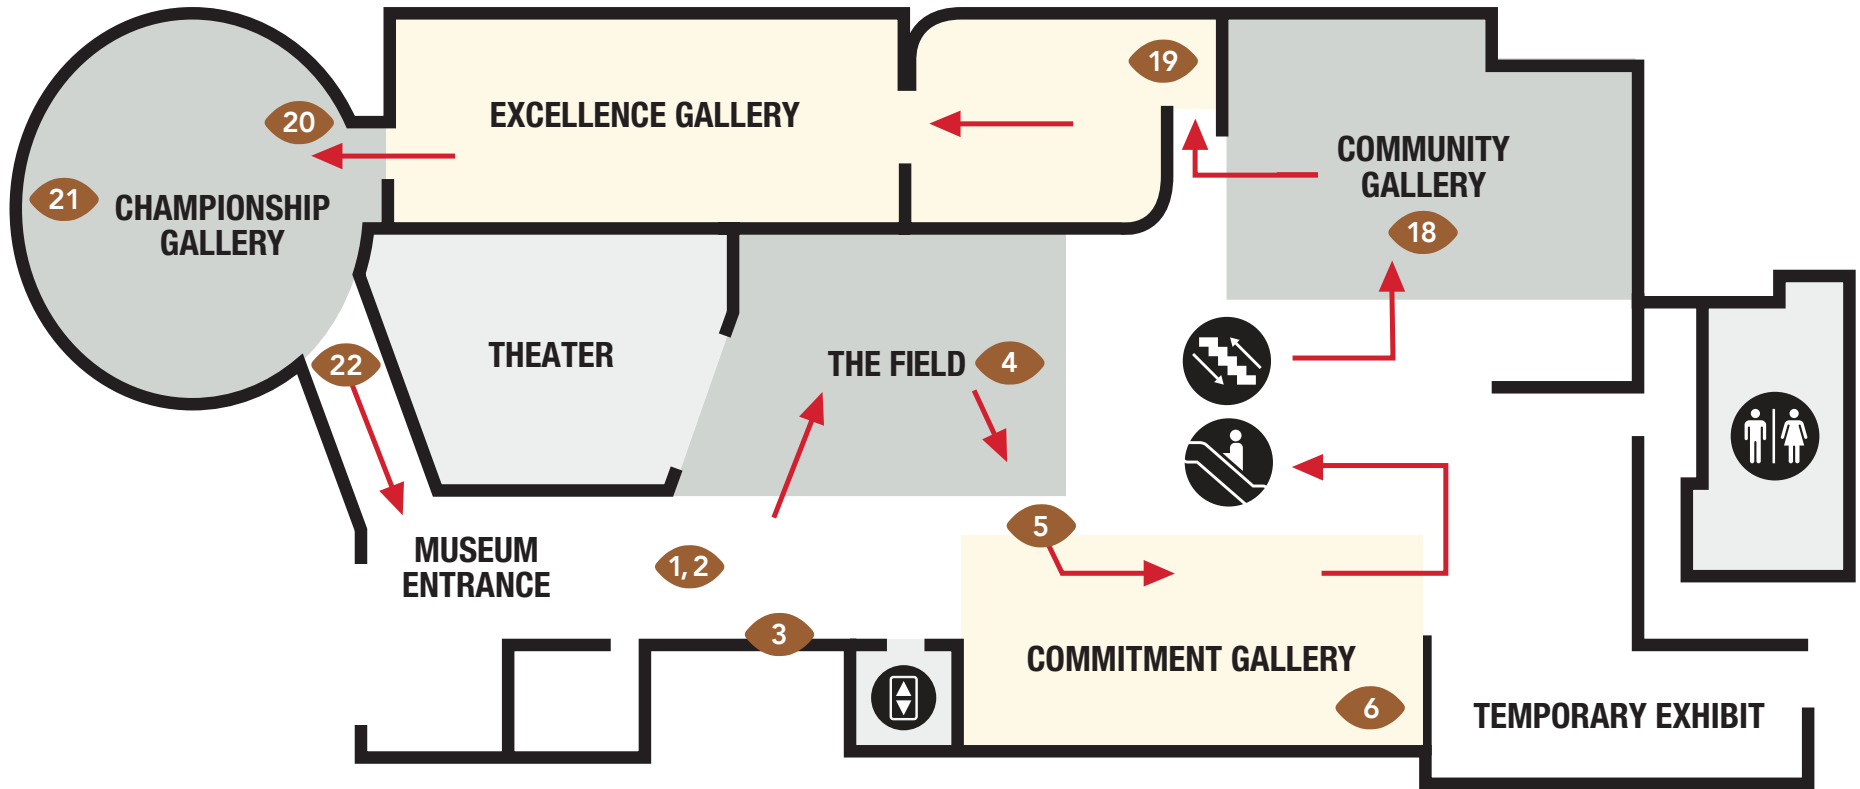

FIRST FLOOR

ENHANCE YOUR PACKERS HALL OF FAME VISIT WITH OUR AUDIO TOUR

Explore the museum through our self-guided audio tour. Use your mobile device to access the tour and scan QR codes at each stop or go to our website packershalloffame.stqry.app

FIRST FLOOR

- 1 Welcome
- 2 Hall of Fame History
- 3 The Field
- 4 Power Sweep & Current Artifacts
- 5 Commitment Gallery
- 6 Evolution of Equipment
- 18 Community Gallery
- 19 Excellence Gallery
- 20 Championship Gallery
- 21 Traveling Thorp Trophy
- 22 Legendary Quarterbacks Painting

SECOND FLOOR

- 7 Packers Uniform Display
- 8 Resilience Gallery
- 9 Don Hutson Jersey
- 10 Discipline & Love Gallery
- 11 Ray Nitschke Helmet
- 12 Ice Bowl Goal Post
- 13 Super Bowl I
- 14 Herb Adderley Football
- 15 Pride Gallery
- 16 Reggie White Contract
- 17 Miracle in Motown

SECOND FLOOR

VISITOR GUIDELINES

- Be respectful of other guests and of Lambeau Field.
- You are responsible for any personal or property damage caused by your actions.
- Food and beverage is not allowed in the Hall of Fame.
- The use of video and audio recording is prohibited. Still photos are allowed.
- Keep all belongings with your party at all times. The Hall of Fame is not responsible for anything lost or stolen.